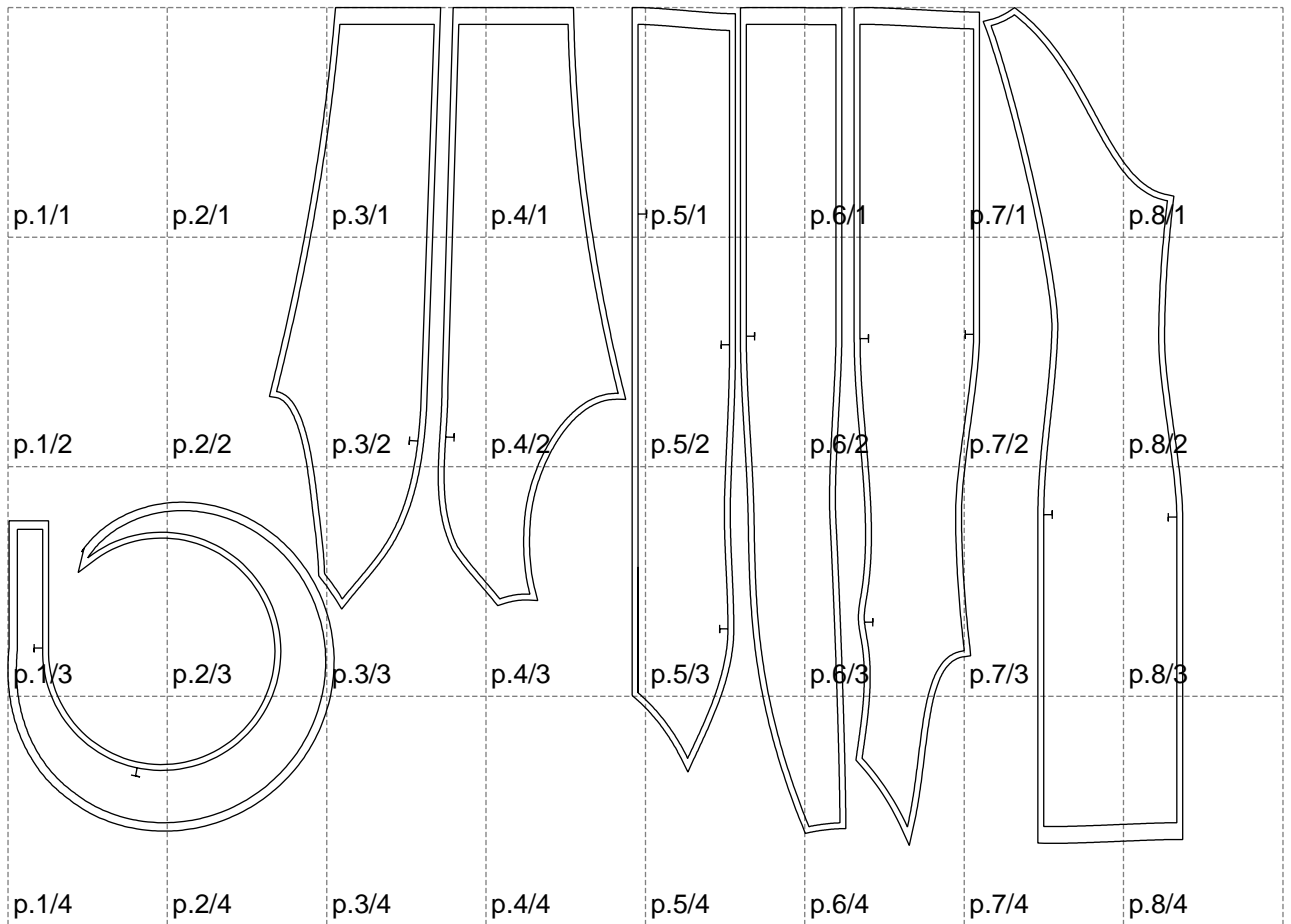

Not for print

Paper size: A4, size:1399.00 x997.64 mm

# Example

size:1499.00 x2071.87 mm

Maneken =1 ver.0

rz\_1=170

rz\_16=100

rz\_17=85.4

rz\_18=80.2

rz\_19=108

rz\_20=105.4

---

. . . . .  
. . . . .  
. . . . .