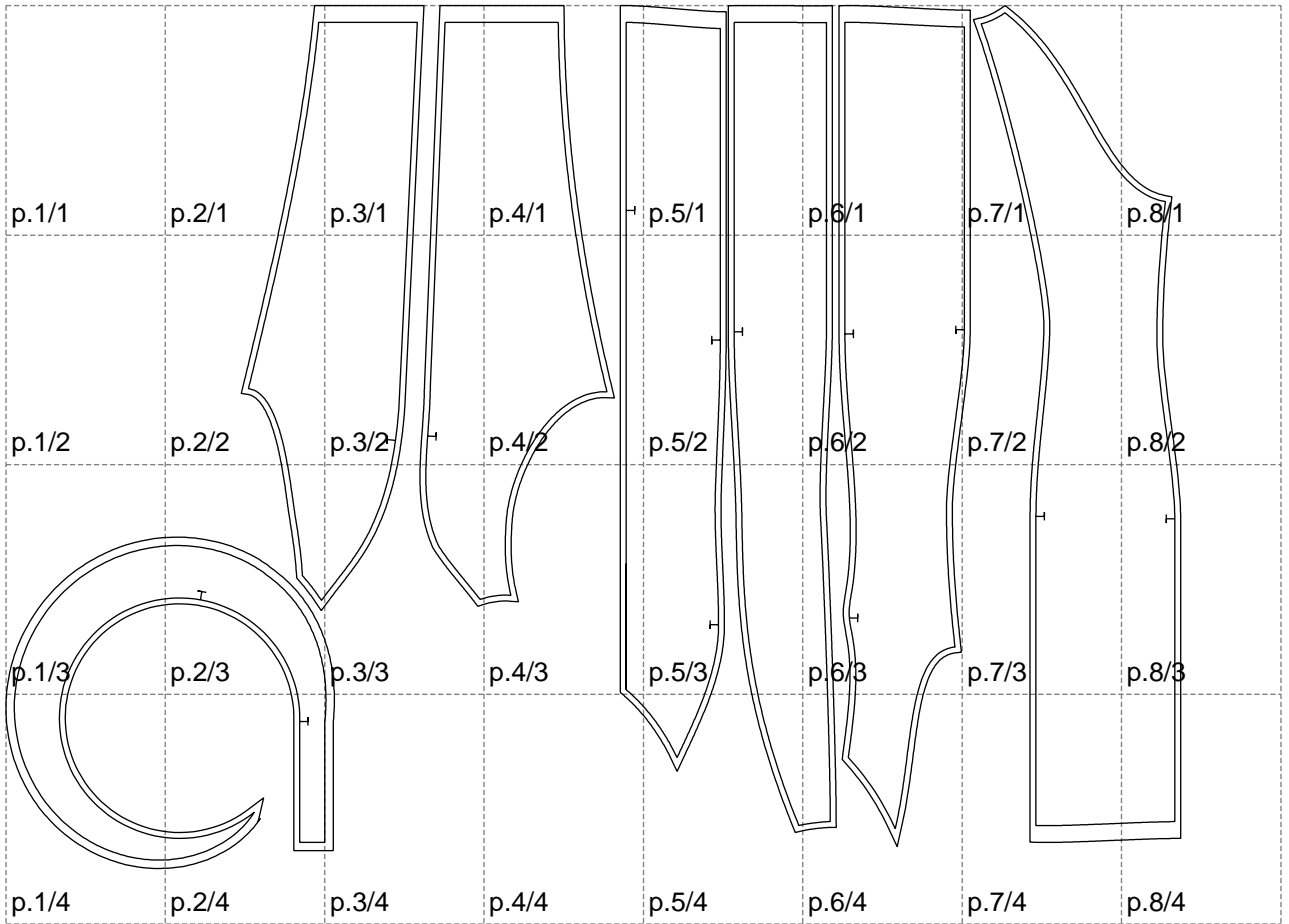

Not for print

Paper size: A4, size:1399.00 x1027.58 mm

# Example

size:1468.79 x2399.87 mm

Maneken =1 ver.0

rz\_1=170

rz\_16=104

rz\_17=88.9

rz\_18=84.4

rz\_19=112

rz\_20=109.3

---

. . . . .  
. . . . .  
. . . . .