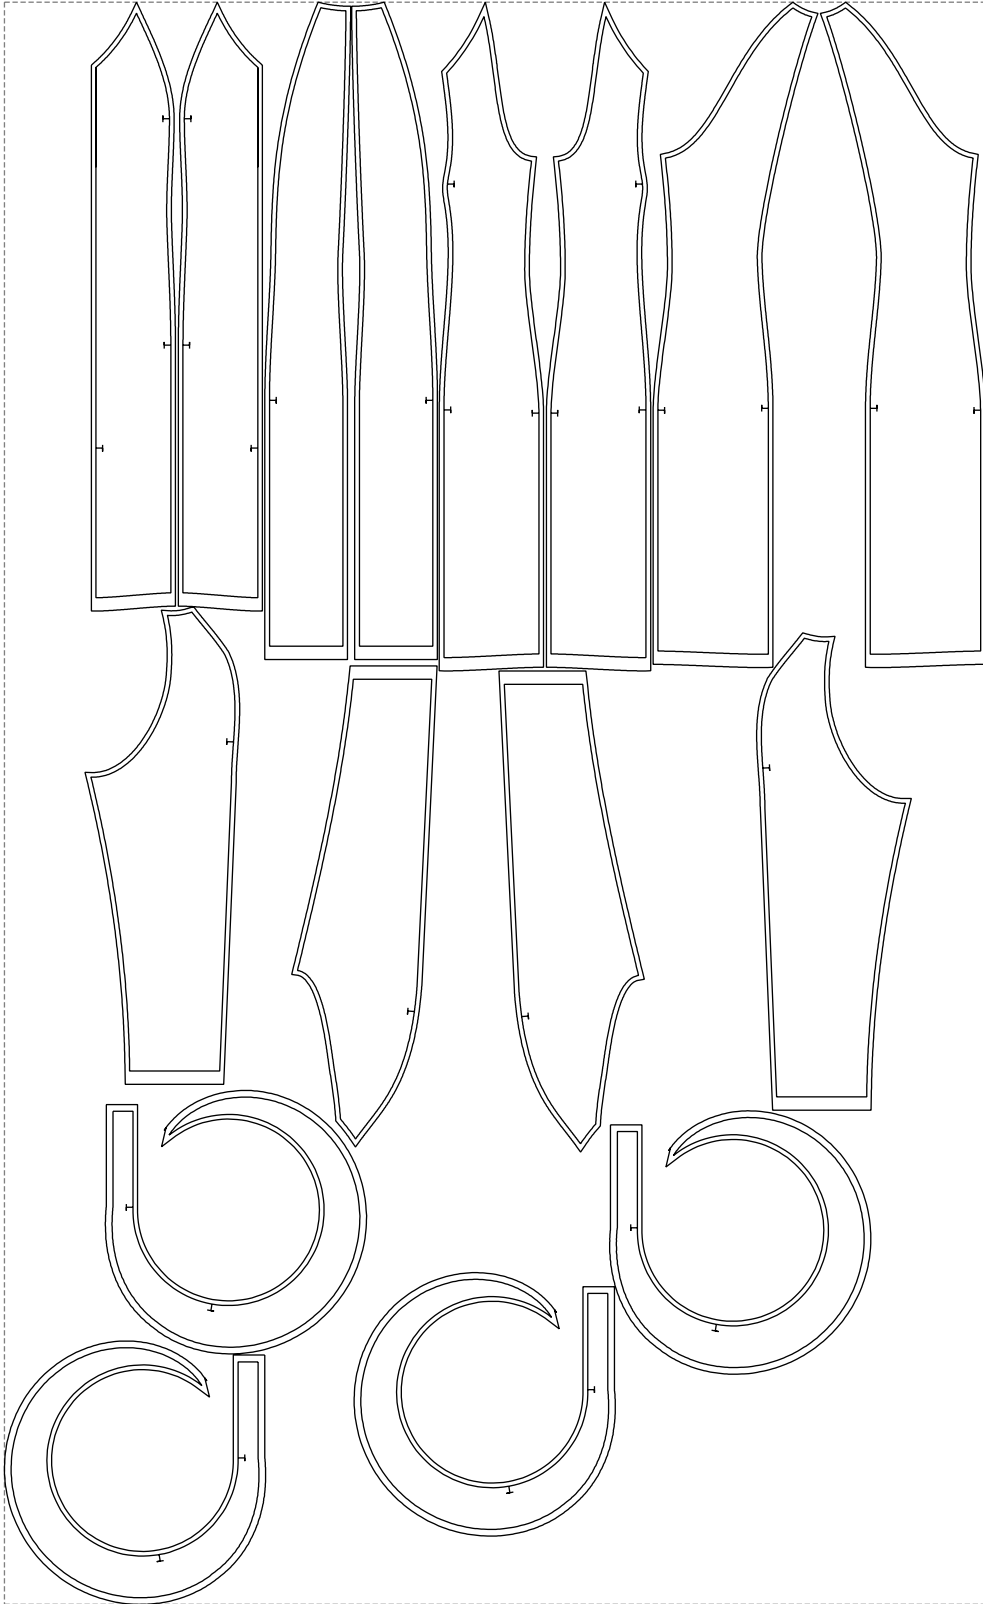

Not for print

Paper size: A4, size:1399.00 x1027.58 mm

# Example

size:1468.79 x2399.87 mm

Maneken =1 ver.0

rz\_1=170

rz\_16=104

rz\_17=88.9

rz\_18=84.4

rz\_19=112

rz\_20=109.3

---

. . . . .  
. . . . .  
. . . . .