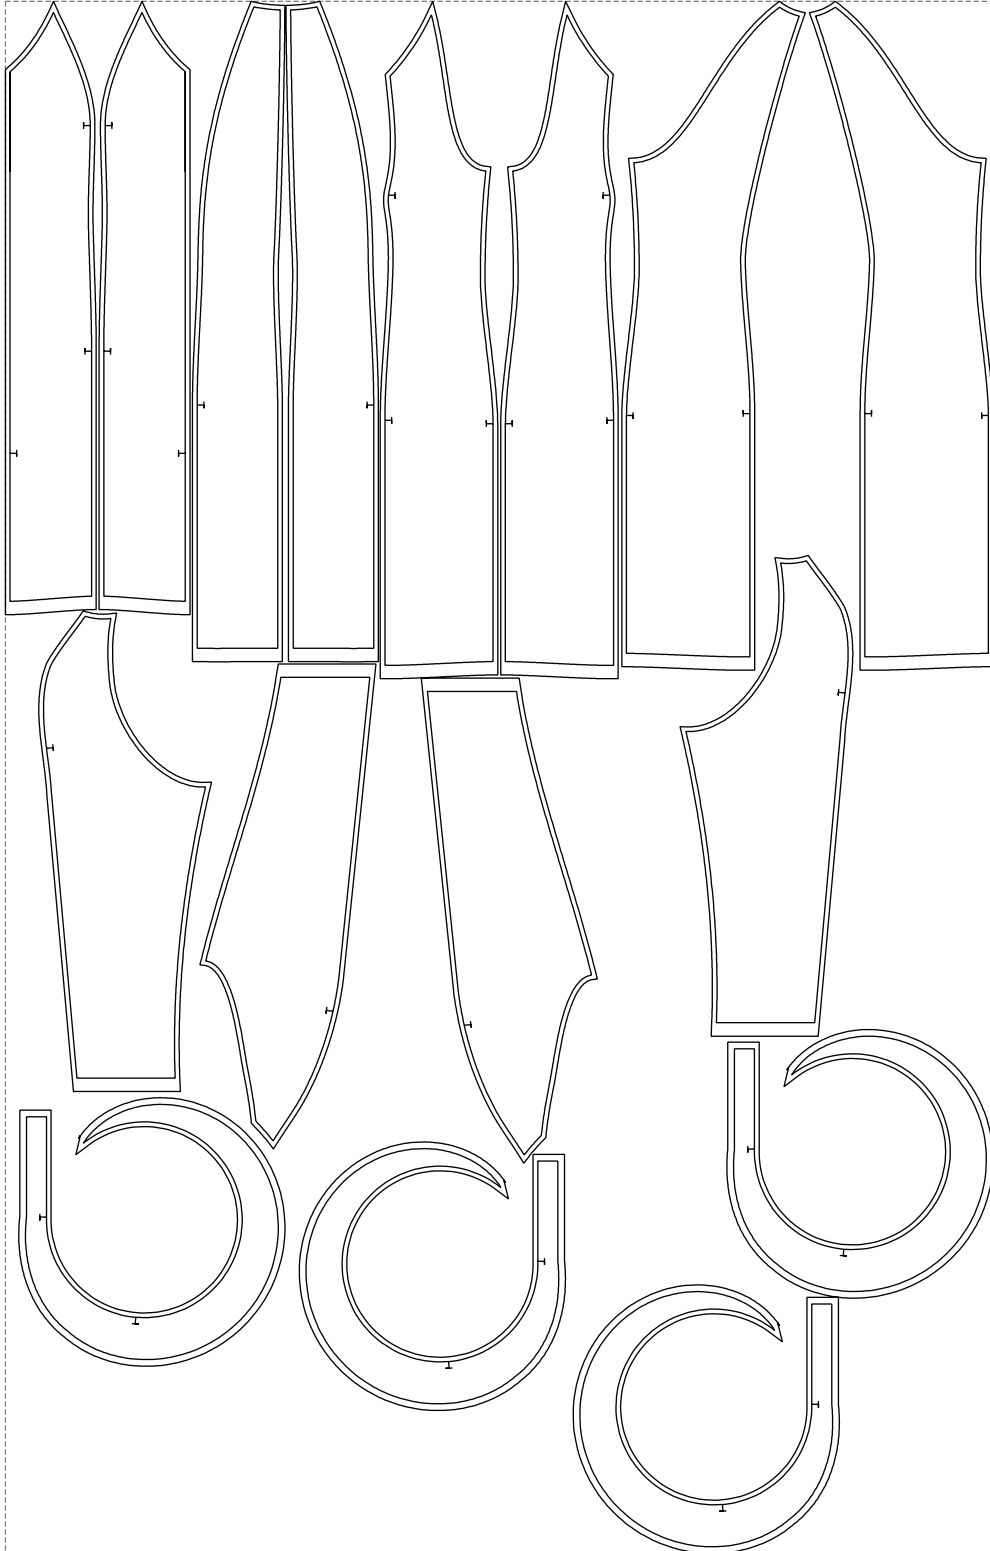

Not for print

Paper size: A4, size:1228.94 x1108.15 mm

Example

size:1478.96 x2324.79 mm

Maneken =1 ver.0

rz_1=170

rz_16=116

rz_17=100

rz_18=98.8

rz_19=124

rz_20=121

.
.
.