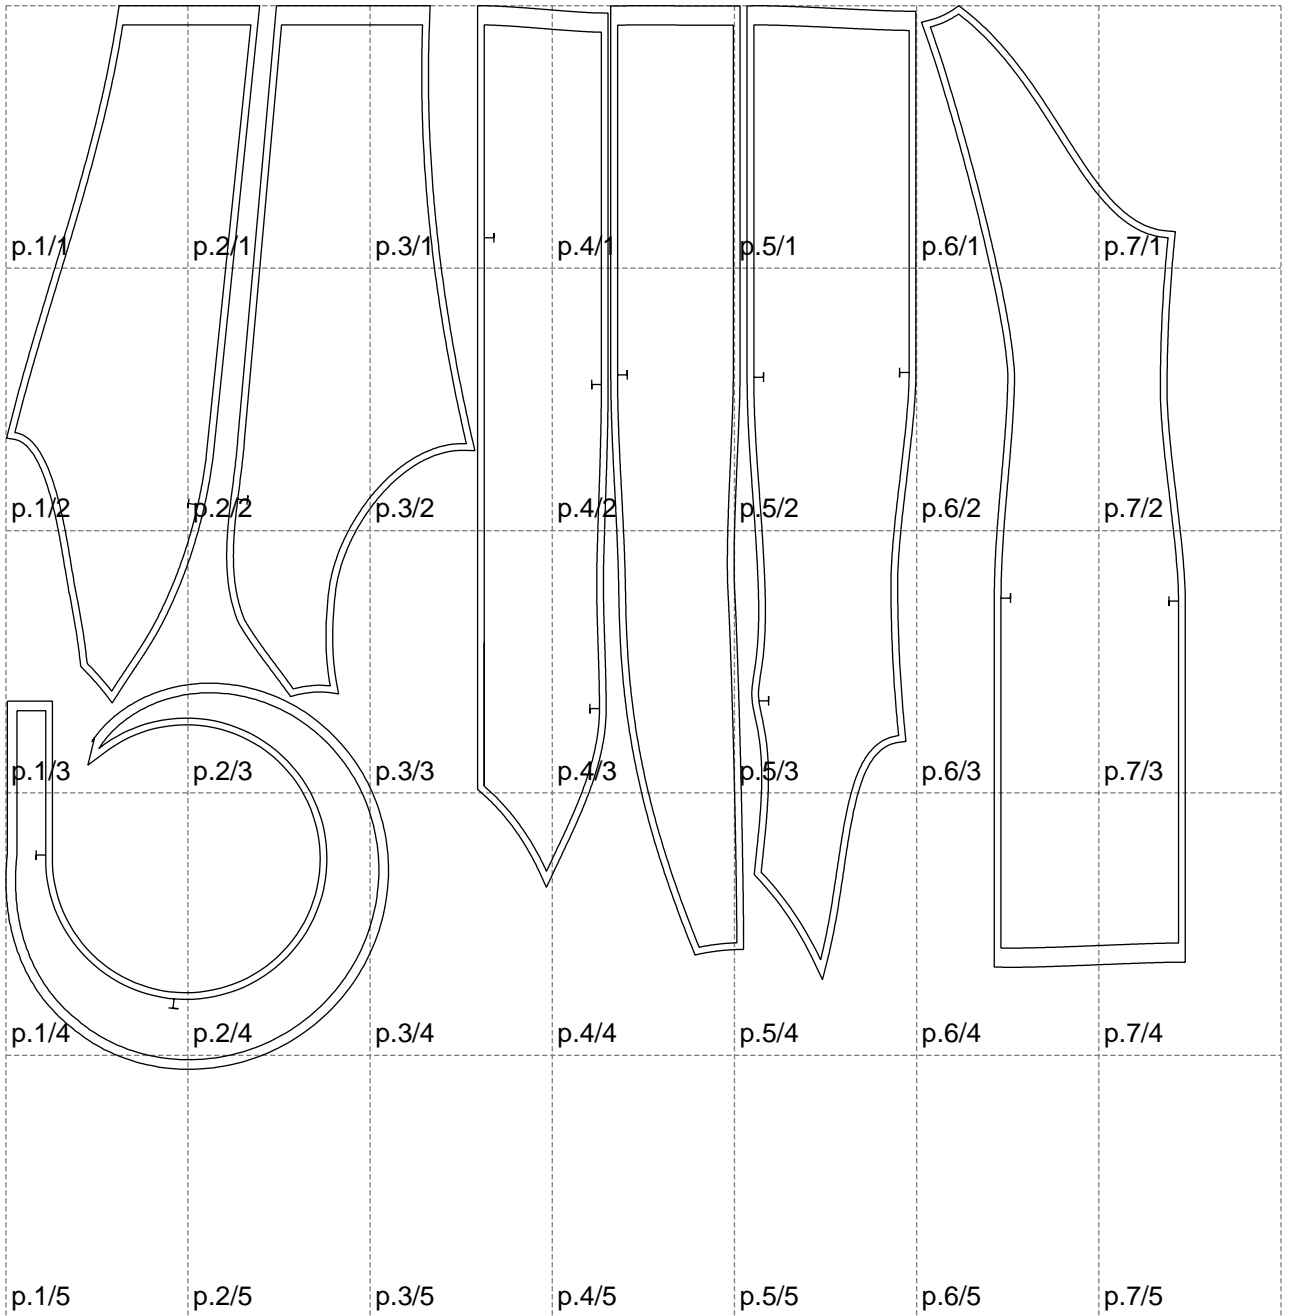

Not for print

Paper size: A4, size:1228.94 x1108.15 mm

Example

size:1478.96 x2324.79 mm

Maneken =1 ver.0

rz_1=170

rz_16=116

rz_17=100

rz_18=98.8

rz_19=124

rz_20=121

.
.
.