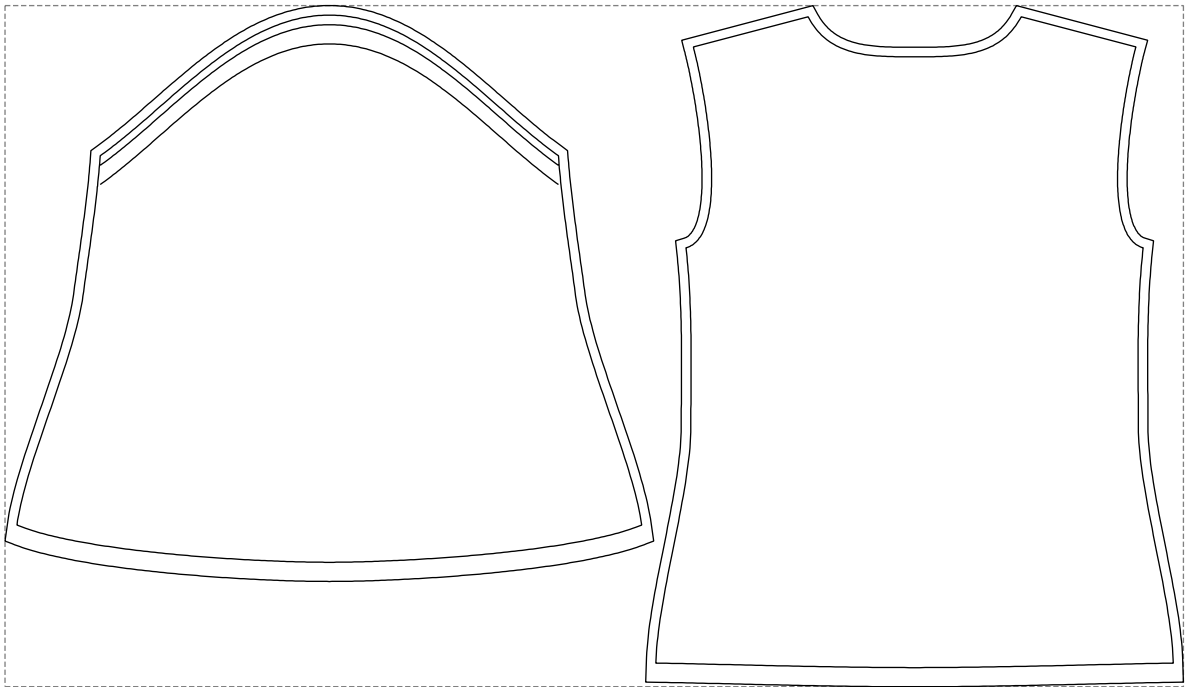

# Example

size:1228.06 x710.05 mm

Maneken =1 ver.0

rz\_1=170

rz\_16=88

rz\_17=75.6

rz\_18=67.6

rz\_19=96