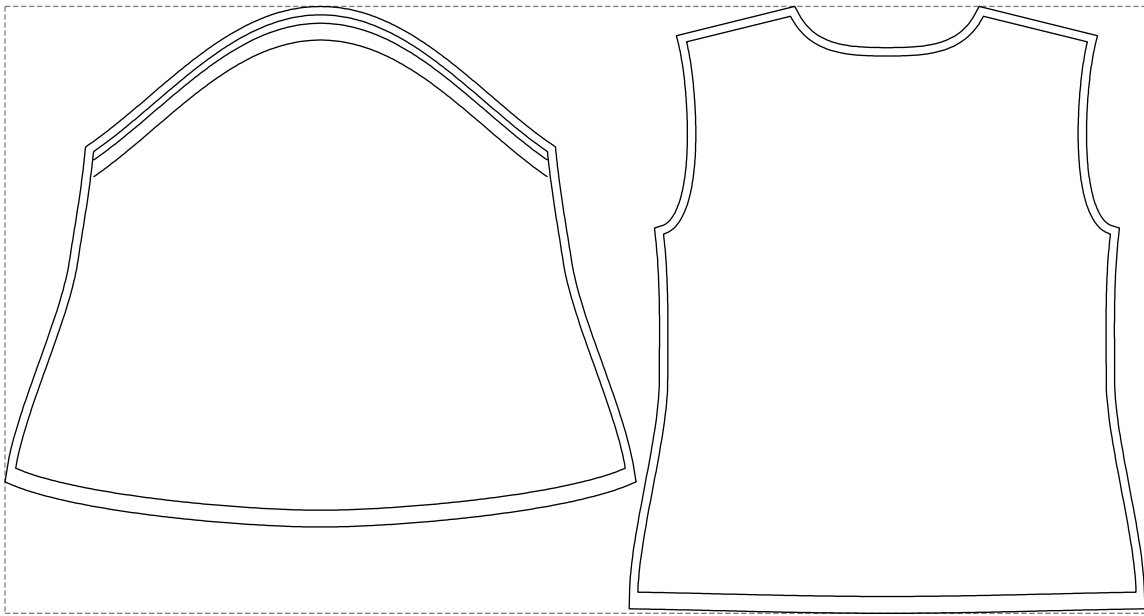

# Example

size:1357.61 x722.79 mm

Maneken =1 ver.0

rz\_1=170

rz\_16=100

rz\_17=85.4

rz\_18=80.2

rz\_19=108