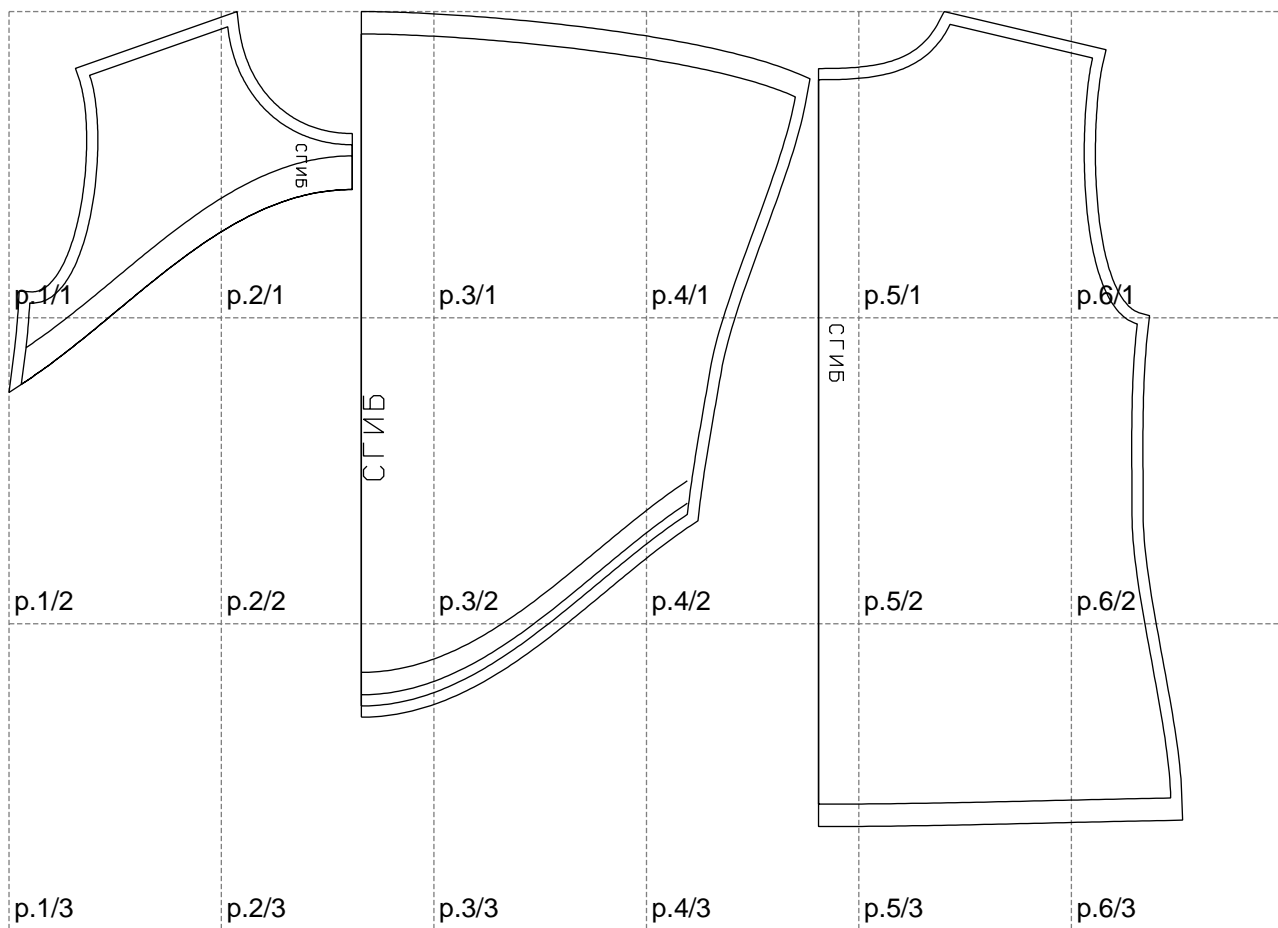

Not for print

Paper size: A4, size:1048.24 x727.86 mm

# Example

size:1448.46 x727.86 mm

Maneken =1 ver.0

rz\_1=170

rz\_16=108

rz\_17=92.5

rz\_18=89.2

rz\_19=116

rz\_20=113

---

. . . . .  
. . . . .  
. . . . .