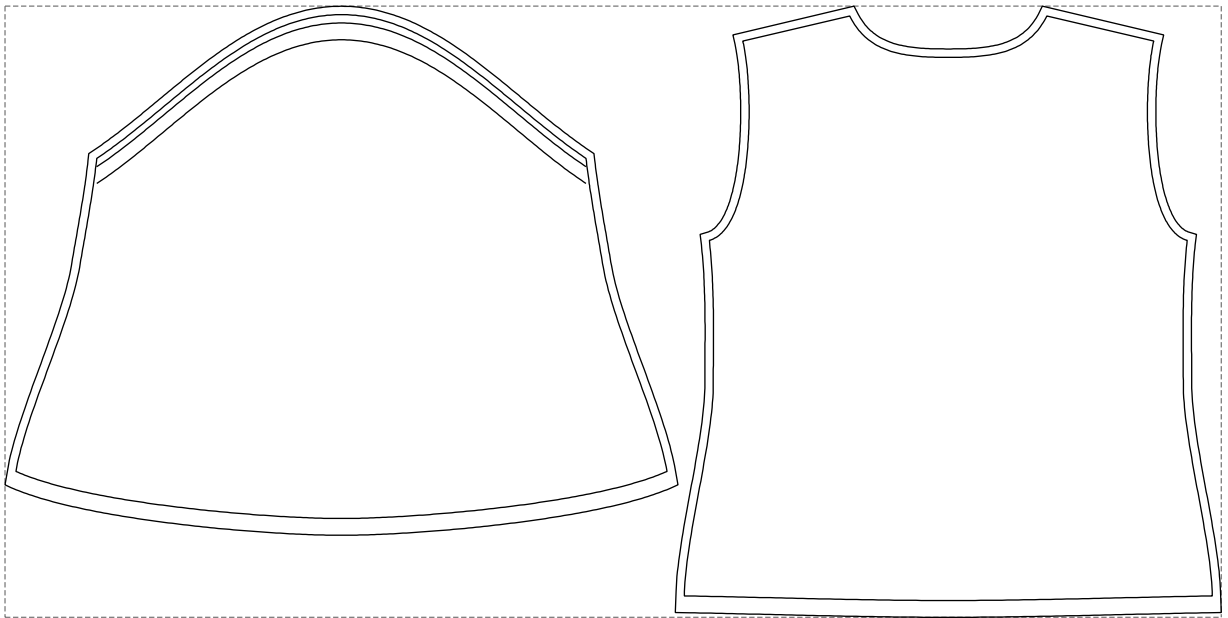

# Example

size:1448.46 x727.86 mm

Maneken =1 ver.0

rz\_1=170

rz\_16=108

rz\_17=92.5

rz\_18=89.2

rz\_19=116