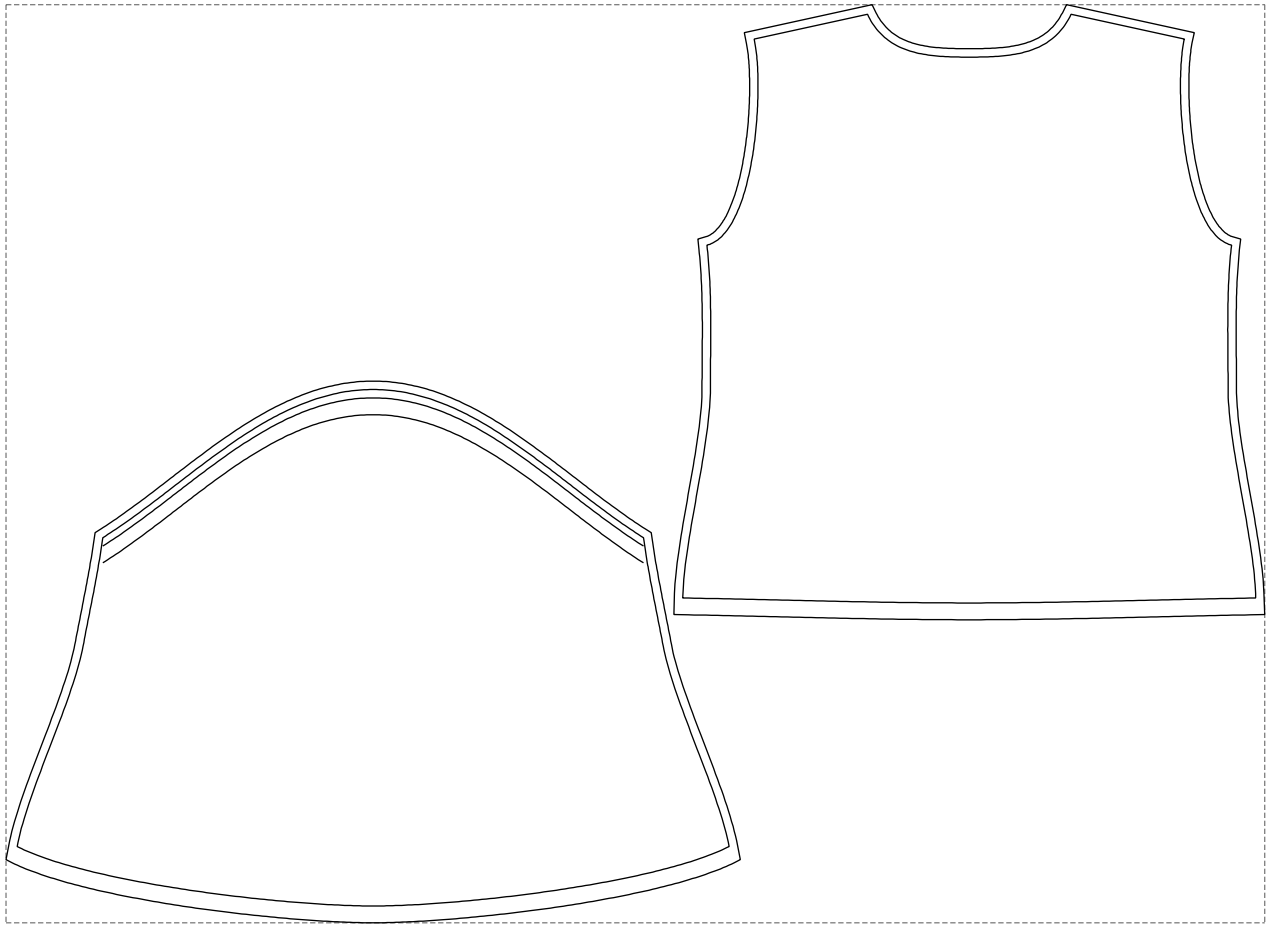

# Example

size:1499.00 x1093.64 mm

Maneken =1 ver.0

rz\_1=170

rz\_16=120

rz\_17=104

rz\_18=103.6

rz\_19=128