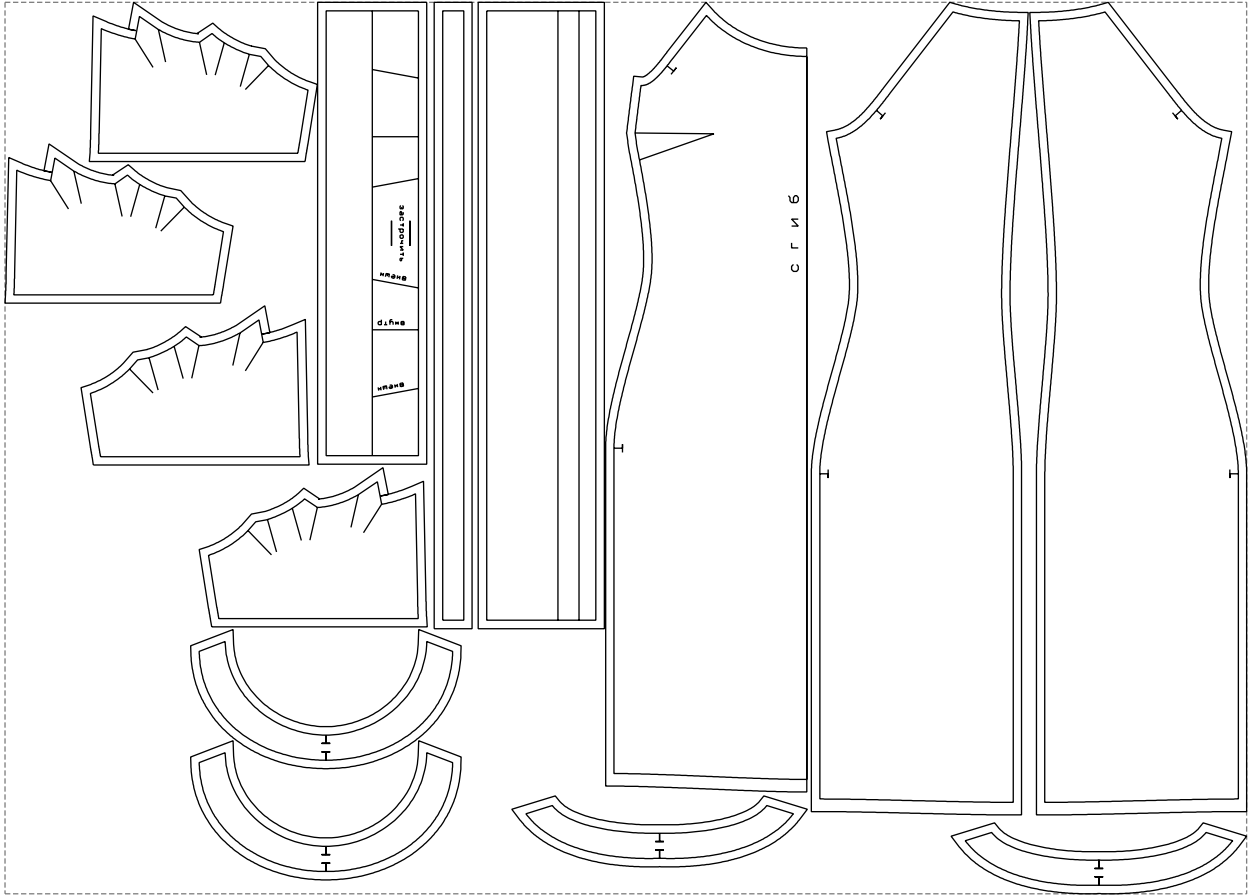

Not for print

Paper size: A4, size:1399.00 x967.91 mm

# Example

size:1478.88 x1061.80 mm

Maneken =1 ver.0

rz\_1=170

rz\_16=88

rz\_17=75.6

rz\_18=67.6

rz\_19=96

rz\_20=94.6

---

. . . . .  
. . . . .  
. . . . .