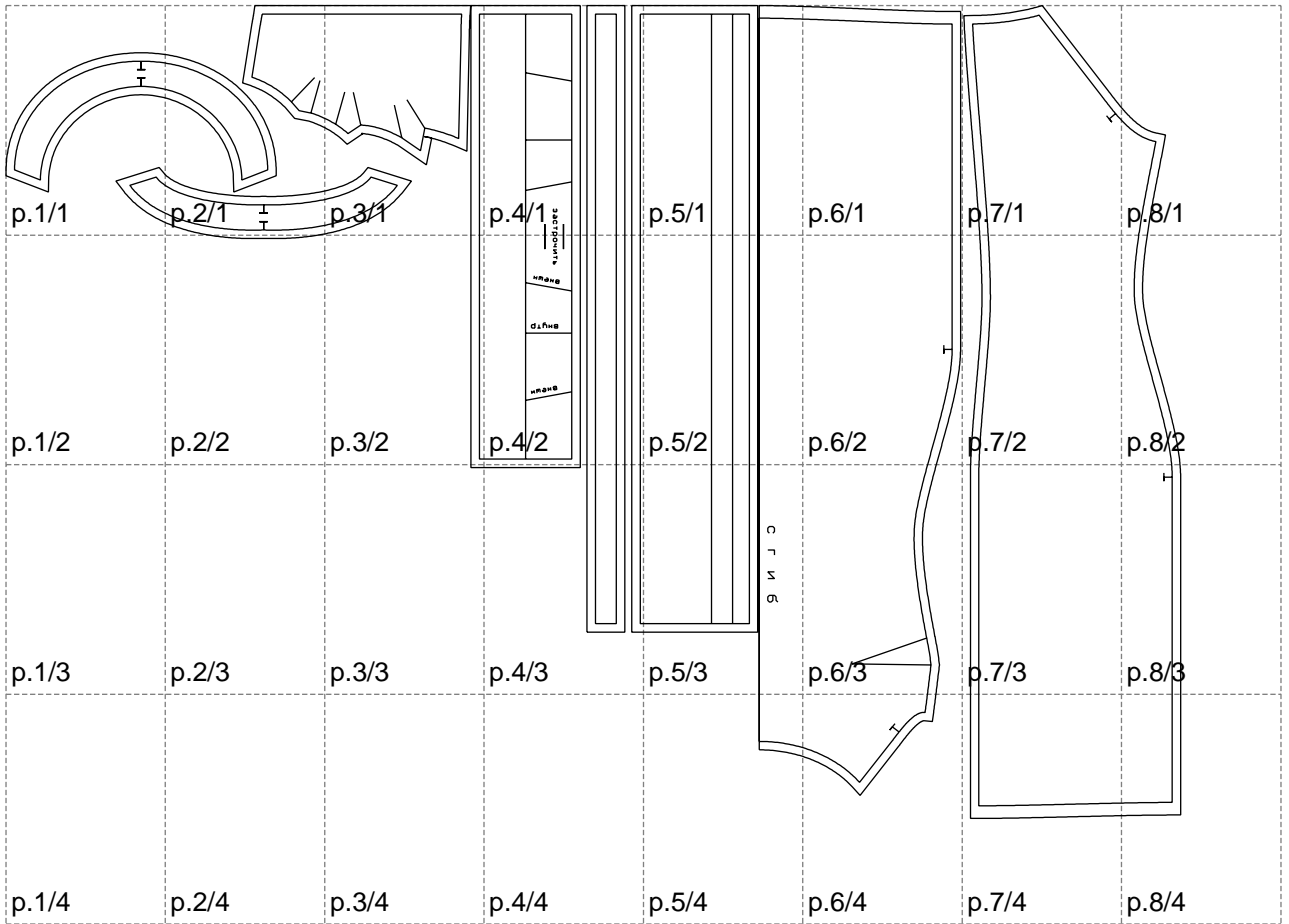

Not for print

Paper size: A4, size:1399.00 x967.91 mm

# Example

size:1478.88 x1061.80 mm

Maneken =1 ver.0

rz\_1=170

rz\_16=88

rz\_17=75.6

rz\_18=67.6

rz\_19=96

rz\_20=94.6

---

. . . . .  
. . . . .  
. . . . .