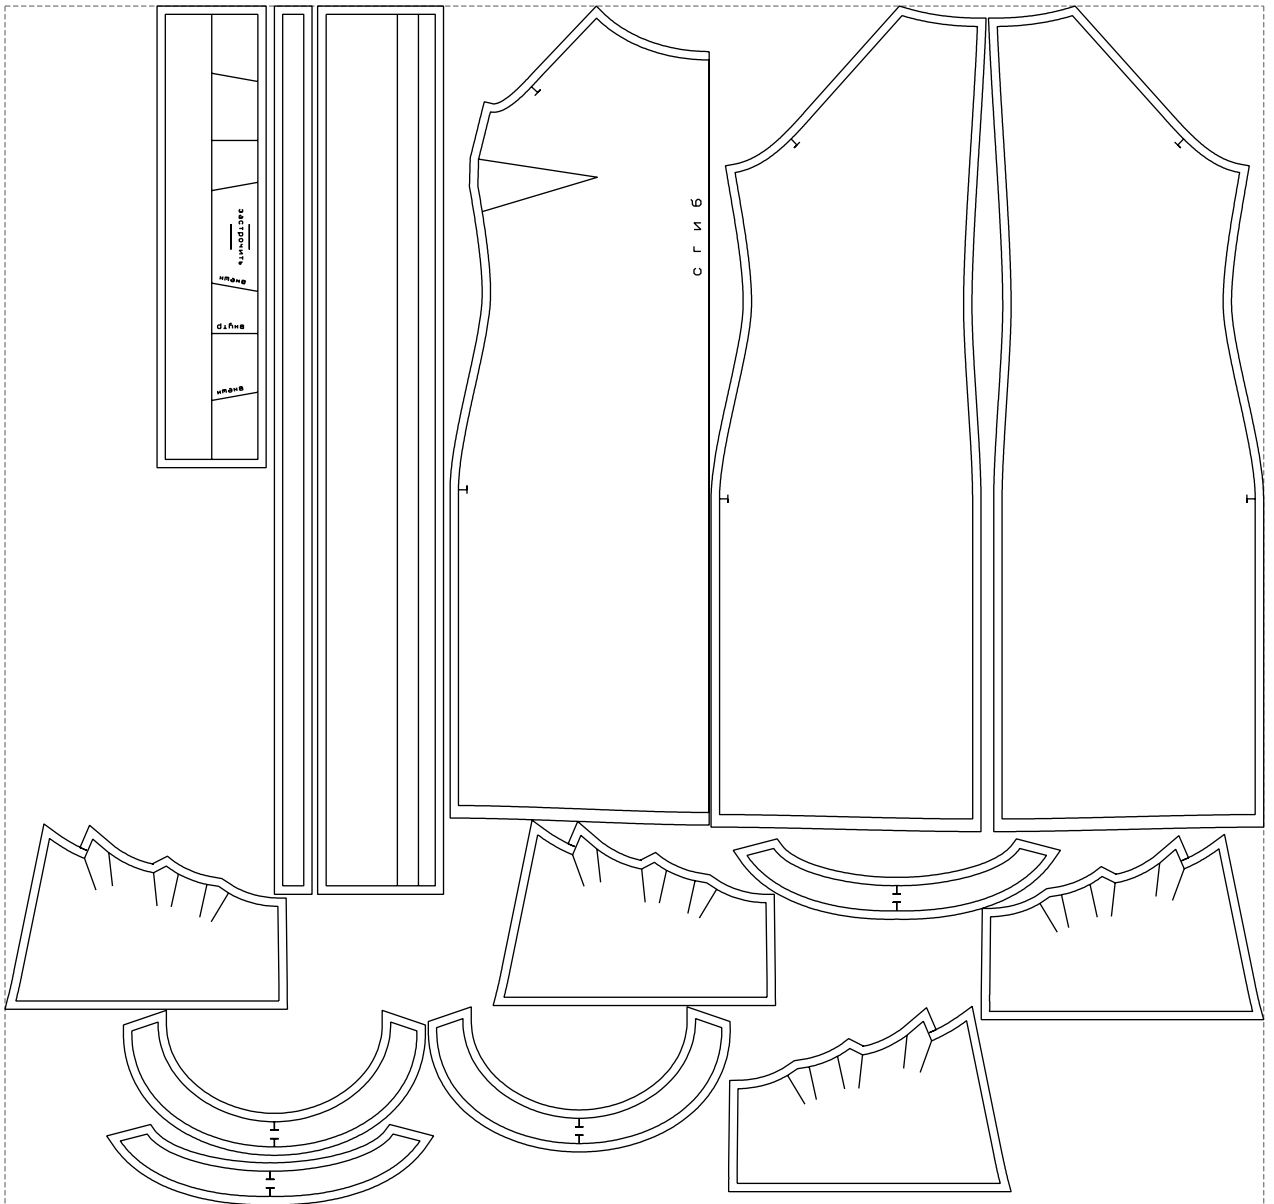

Not for print

Paper size: A4, size:1399.00 x1058.00 mm

# Example

size:1499.00 x1427.95 mm

Maneken =1 ver.0

rz\_1=170

rz\_16=116

rz\_17=100

rz\_18=98.8

rz\_19=124