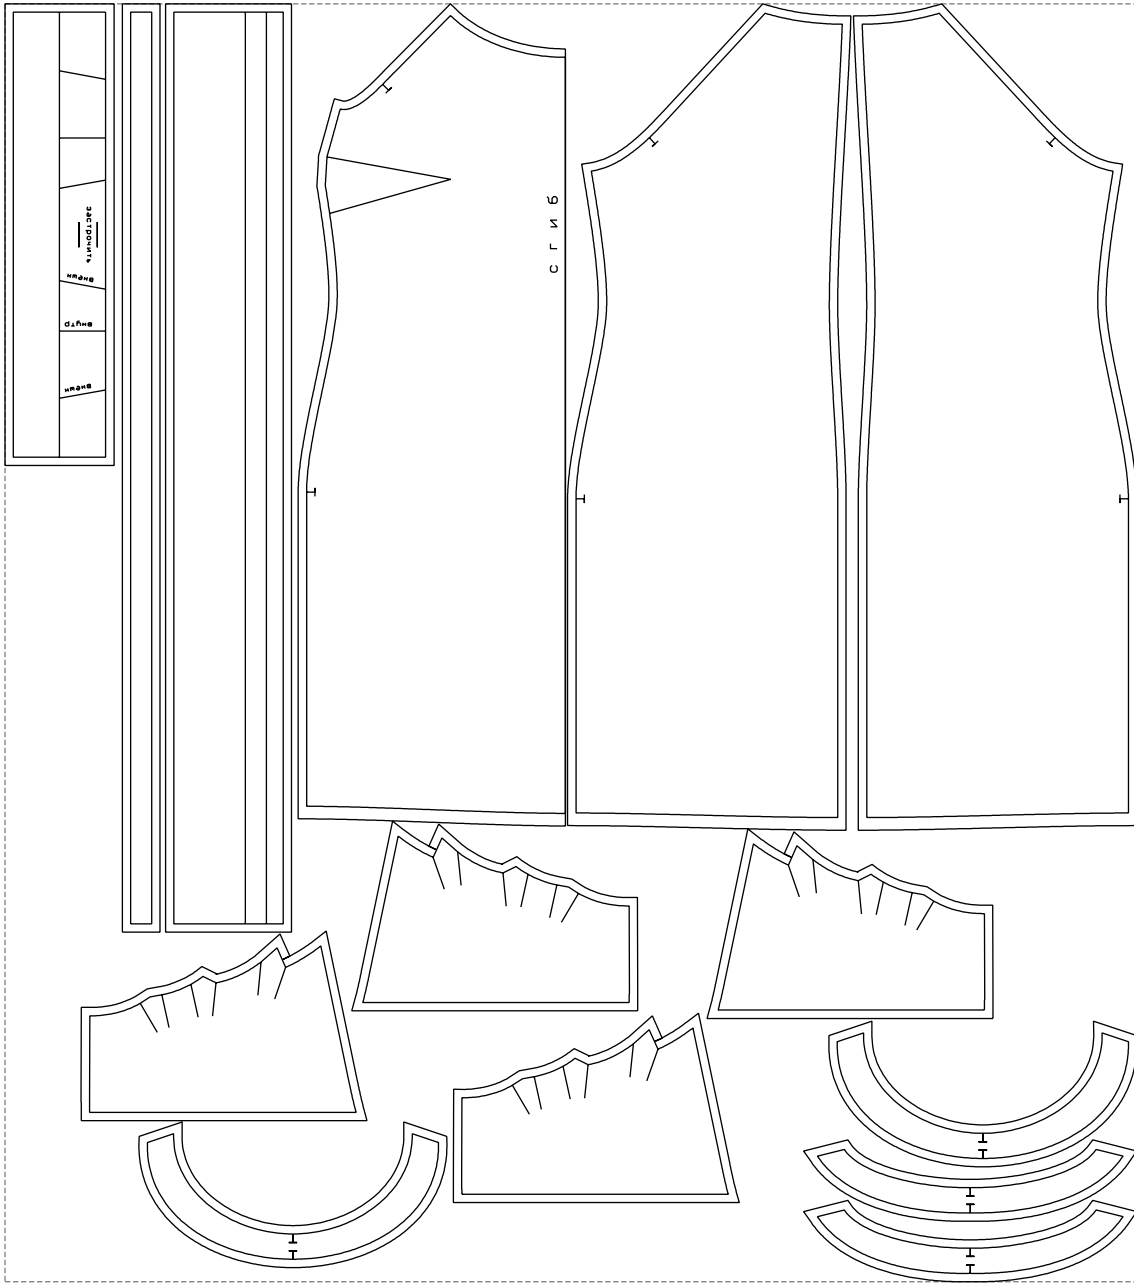

Not for print

Paper size: A4, size:1399.00 x1106.00 mm

# Example

size:1348.01 x1522.39 mm

Maneken =1 ver.0

rz\_1=170

rz\_16=120

rz\_17=104

rz\_18=103.6

rz\_19=128

rz\_20=125.1

---

. . . . .  
. . . . .  
. . . . .