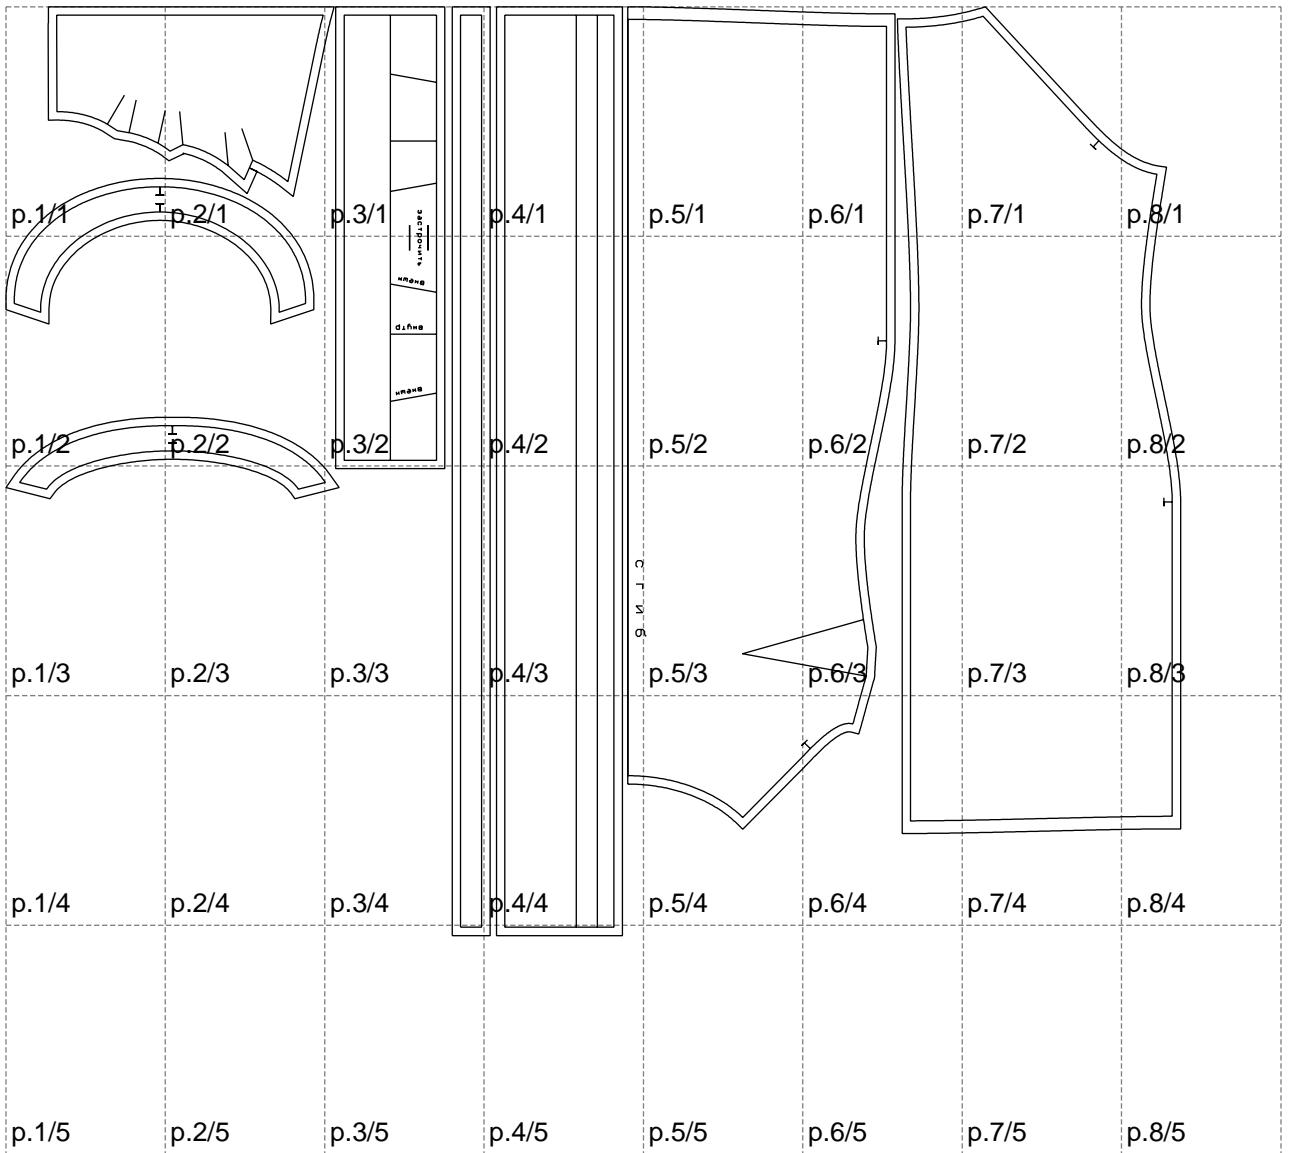

Not for print

Paper size: A4, size:1399.00 x1106.00 mm

# Example

size:1348.01 x1522.39 mm

Maneken =1 ver.0

rz\_1=170

rz\_16=120

rz\_17=104

rz\_18=103.6

rz\_19=128

rz\_20=125.1

---

. . . . .  
. . . . .  
. . . . .