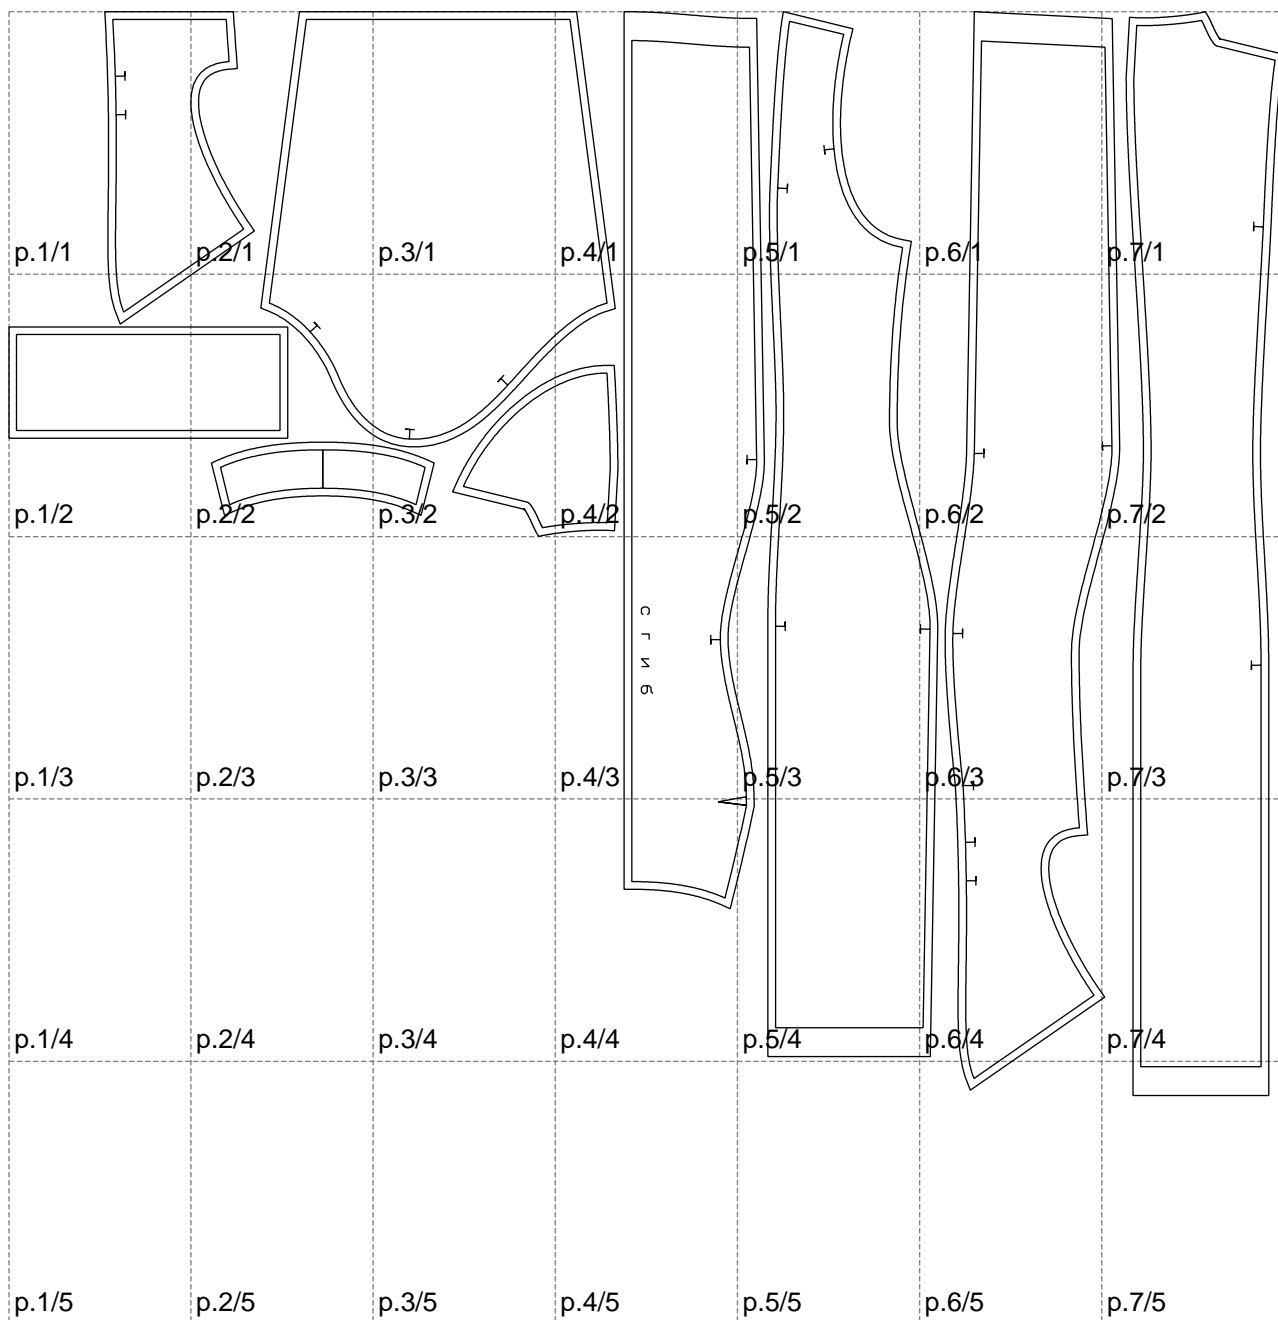

Not for print

Paper size: A4, size:1328.46 x1129.16 mm

# Example

size:372.67 x934.61 mm

Maneken =1 ver.0

rz\_1=170

rz\_16=104

rz\_17=88.9

rz\_18=84.4

rz\_19=112

rz\_20=109.3

---

. . . . .  
. . . . .  
. . . . .