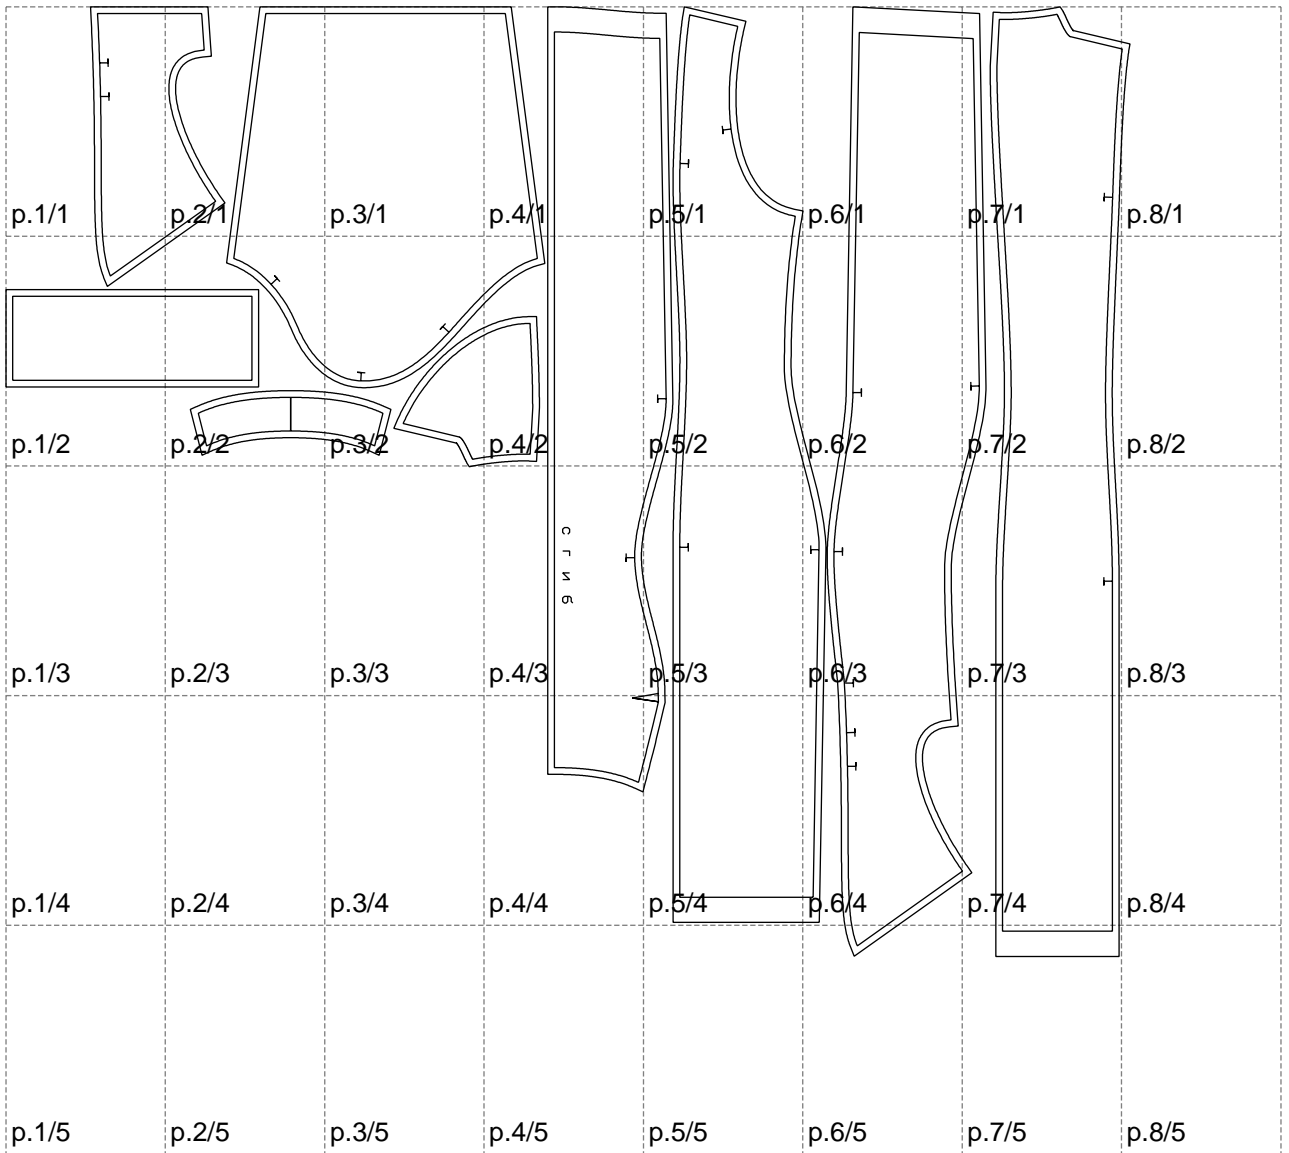

Not for print

Paper size: A4, size:1338.56 x1130.88 mm

# Example

size:378.89 x934.88 mm

Maneken =1 ver.0

rz\_1=170

rz\_16=108

rz\_17=92.5

rz\_18=89.2

rz\_19=116

rz\_20=113

---

. . . . .  
. . . . .  
. . . . .