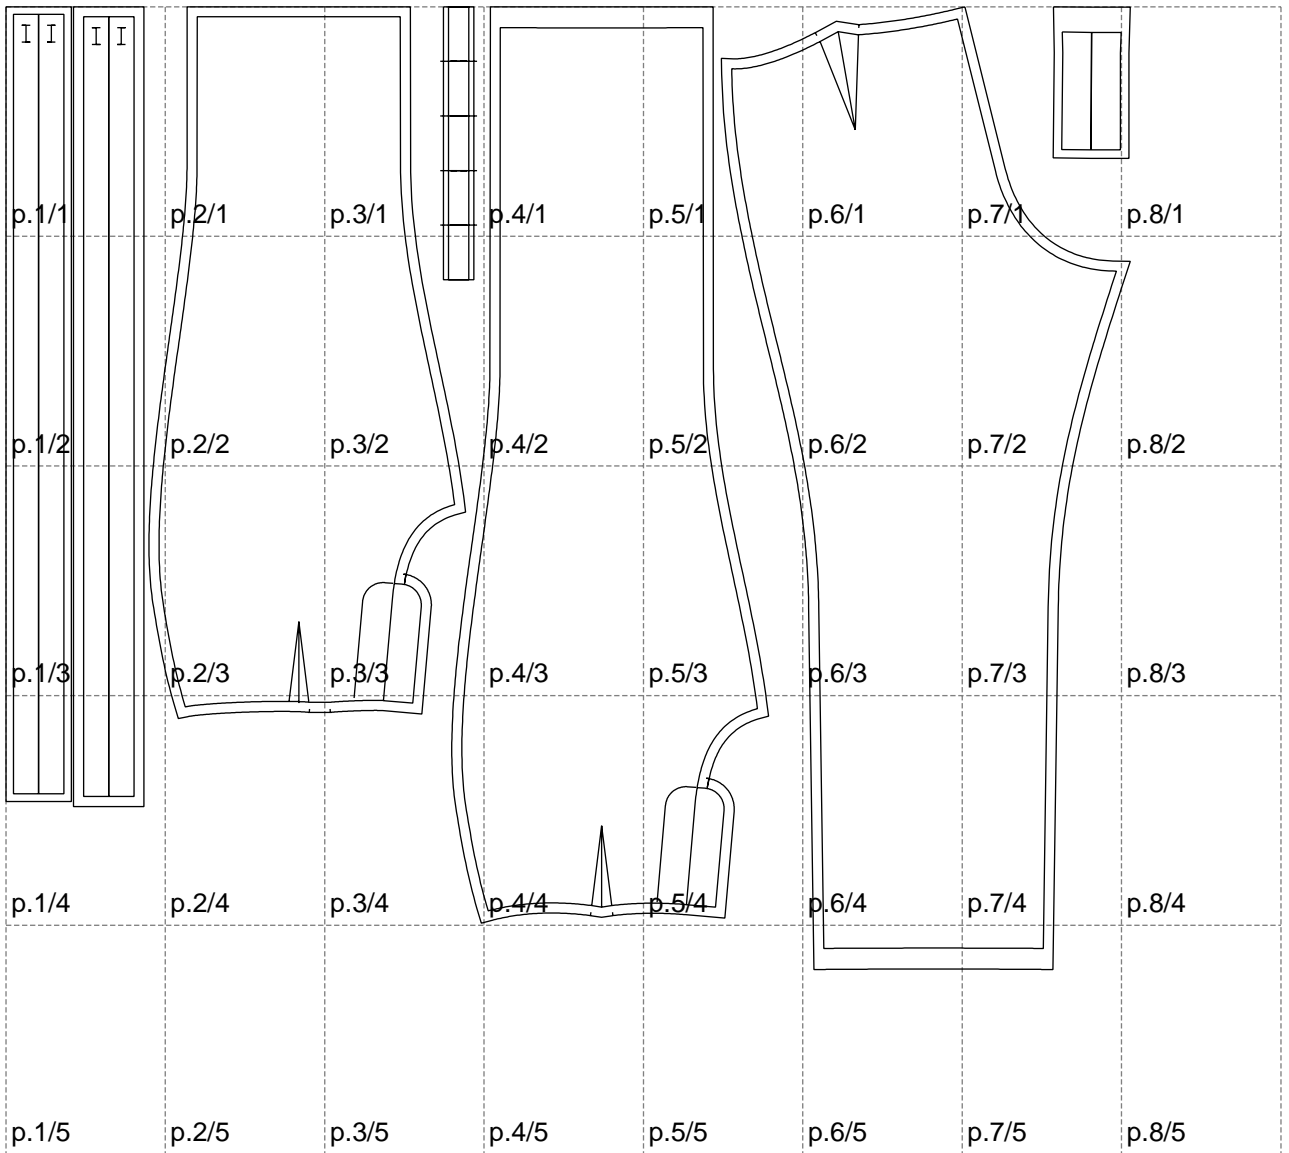

Not for print

Paper size: A4, size:1338.95 x1146.55 mm

# Example

size:1492.98 x2181.65 mm

Maneken =1 ver.0

rz\_1=170

rz\_16=108

rz\_17=92.5

rz\_18=89.2

rz\_19=116

rz\_20=113

---

. . . . .  
. . . . .  
. . . . .