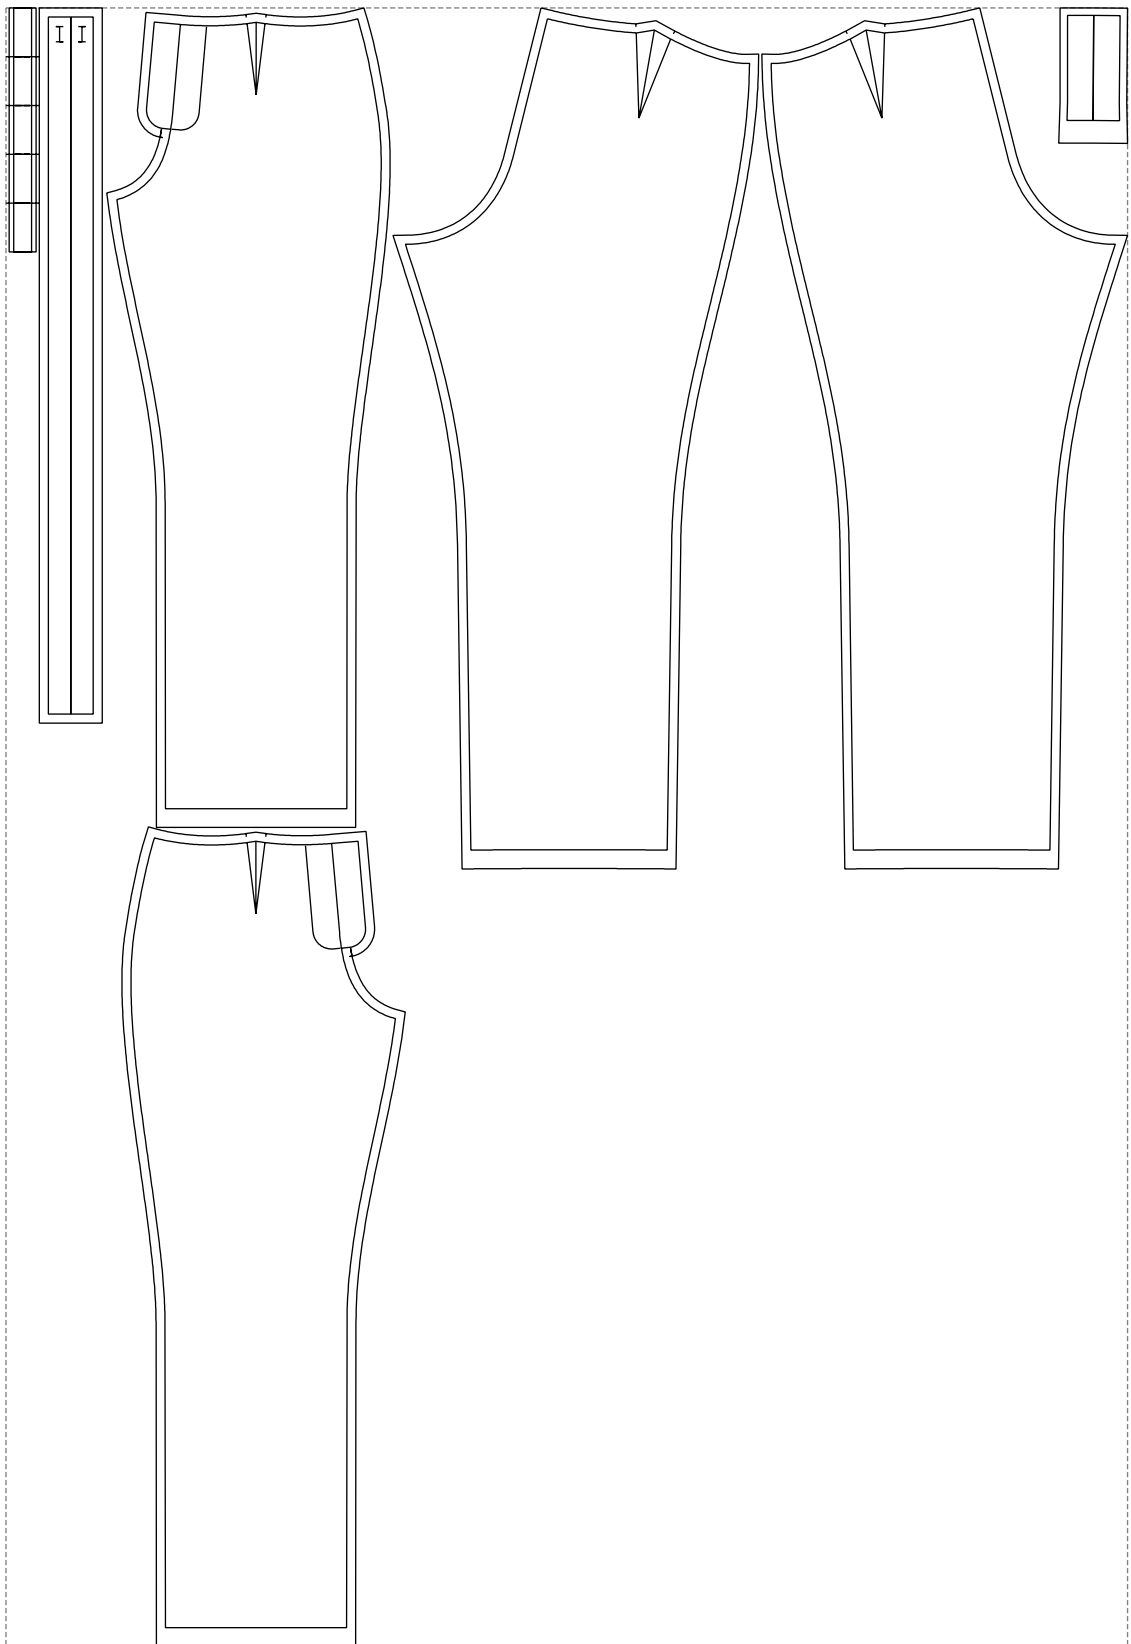

Not for print

Paper size: A4, size:1338.95 x1146.55 mm

# Example

size:1492.98 x2181.65 mm

Maneken =1 ver.0

rz\_1=170

rz\_16=108

rz\_17=92.5

rz\_18=89.2

rz\_19=116