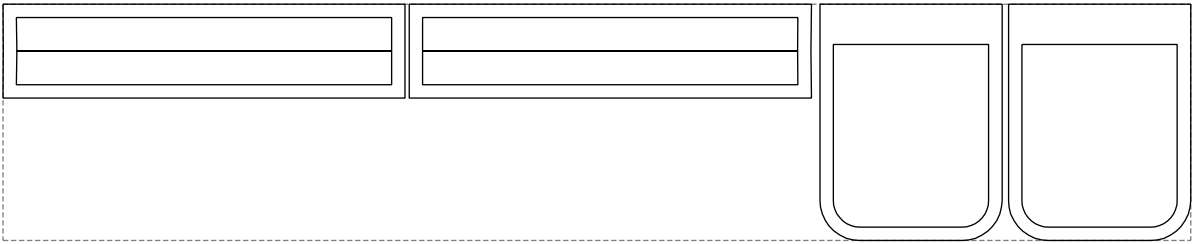

Not for print

Paper size: A4, size:1399.00 x691.49 mm

# Example

size:884.05 x176.00 mm

Maneken =1 ver.0

rz\_1=170

rz\_16=100

rz\_17=85.4

rz\_18=80.2

rz\_19=108