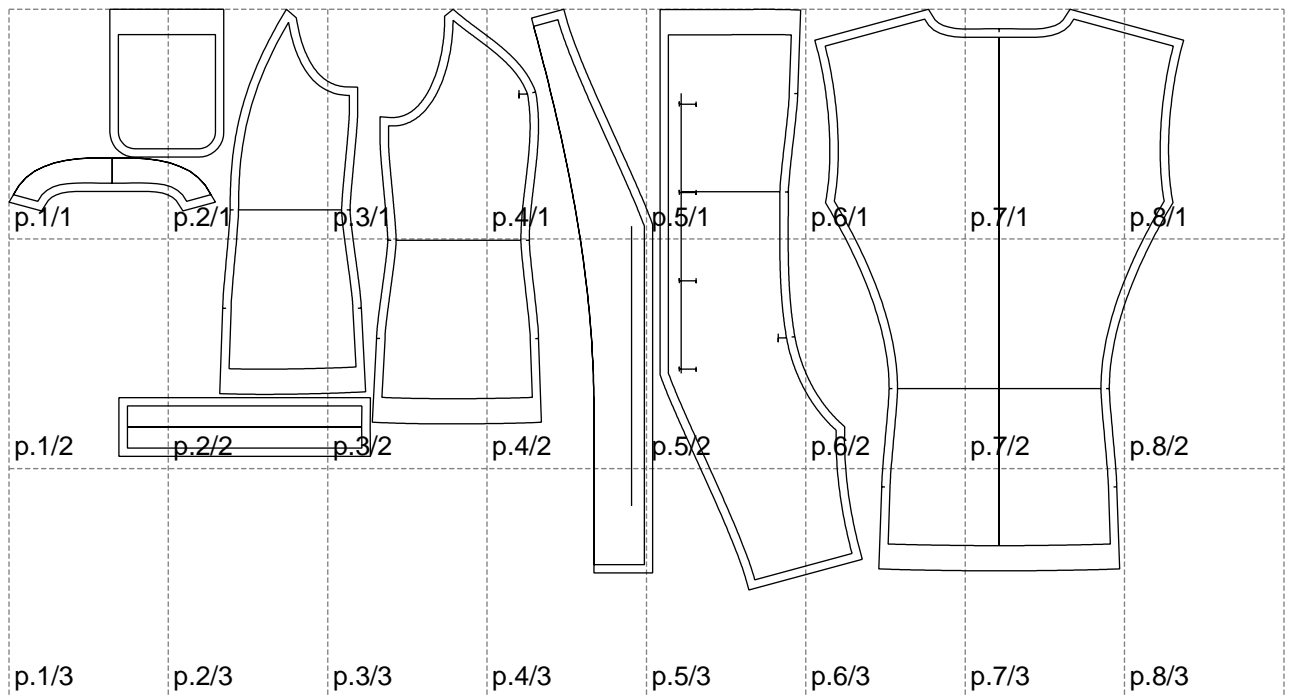

Not for print

Paper size: A4, size:1399.00 x691.49 mm

# Example

size:884.05 x176.00 mm

Maneken =1 ver.0

rz\_1=170

rz\_16=100

rz\_17=85.4

rz\_18=80.2

rz\_19=108

rz\_20=105.4

---

. . . . .  
. . . . .  
. . . . .