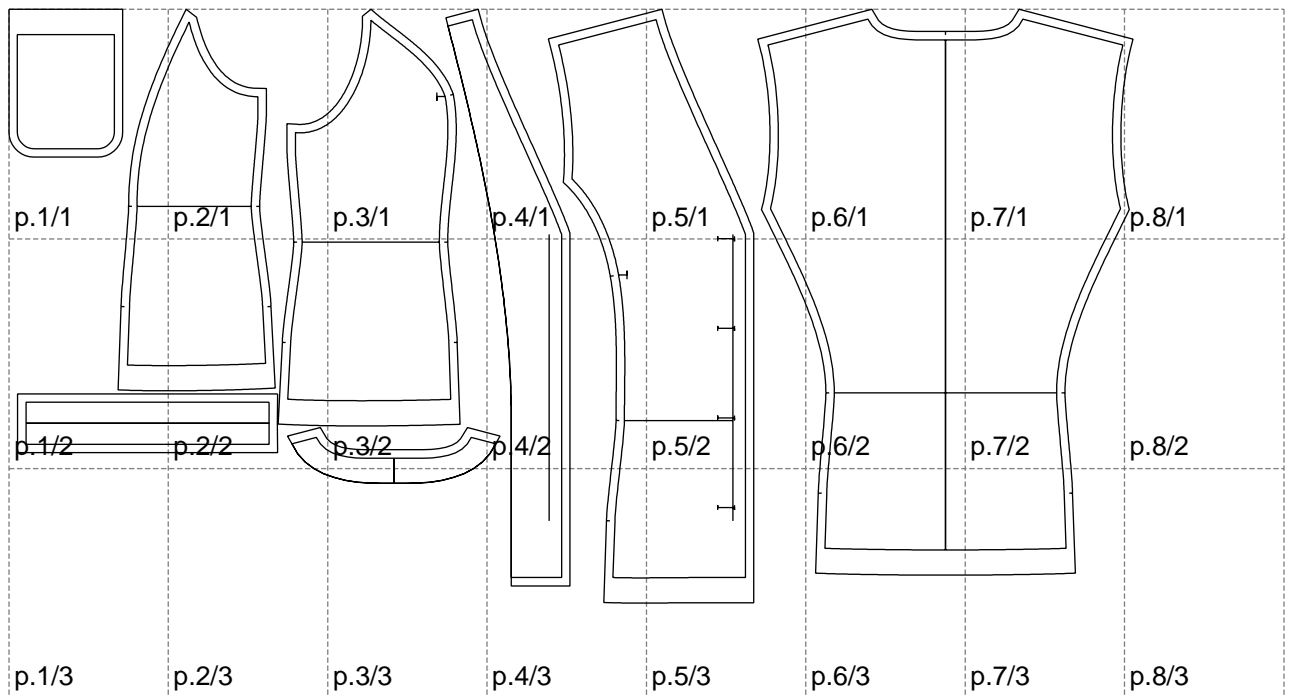

Not for print

Paper size: A4, size:1338.84 x706.97 mm

# Example

size:904.27 x176.00 mm

Maneken =1 ver.0

rz\_1=170

rz\_16=108

rz\_17=92.5

rz\_18=89.2

rz\_19=116

rz\_20=113

---

. . . . .  
. . . . .  
. . . . .