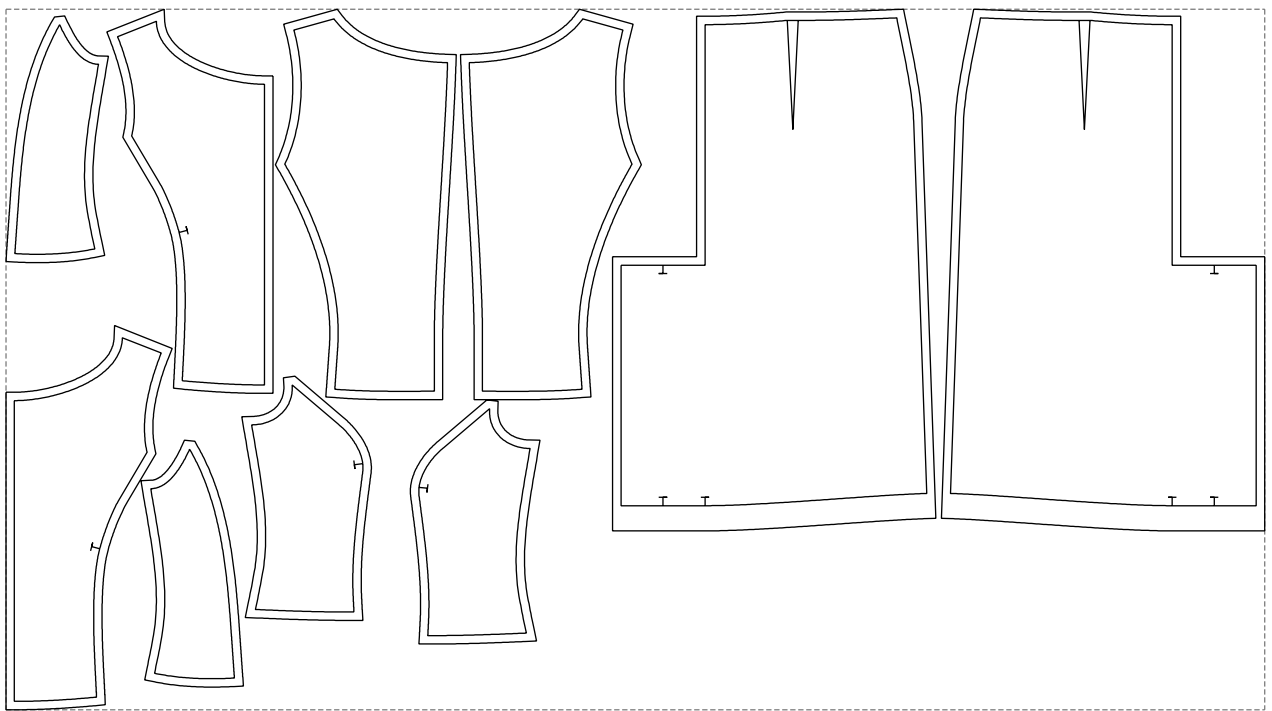

Not for print

Paper size: A4, size:1399.00 x740.33 mm

# Example

size:1499.00 x834.58 mm

Maneken =1 ver.0

rz\_1=170

rz\_16=88

rz\_17=75.6

rz\_18=67.6

rz\_19=96